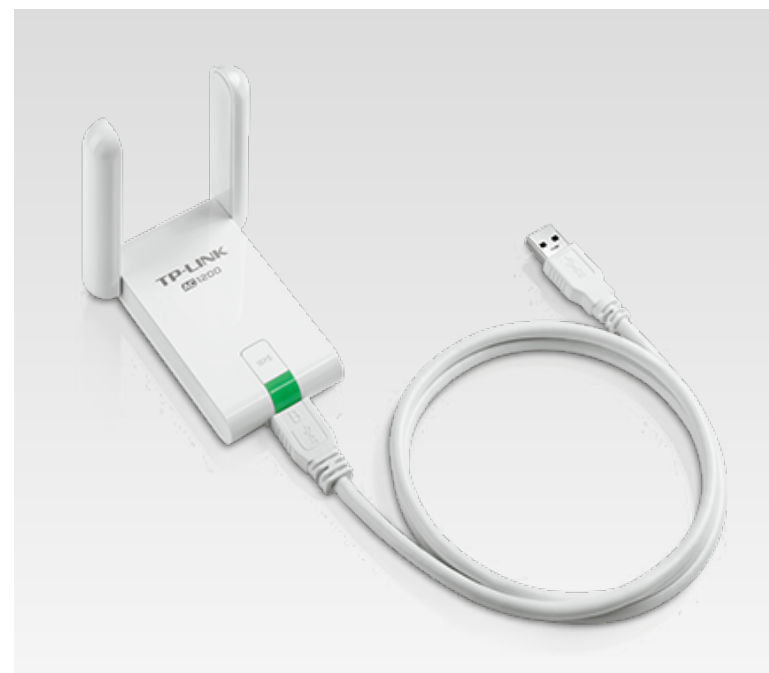

Ideal to use with

- AC1900 Wireless Dual Band PCI Express Adapter Archer T9E

- AC1200 High Gain Wireless Dual Band USB Adapter Archer T4UH

Similar Products

- AC1900 Wireless Dual Band Gigabit Router Archer C9