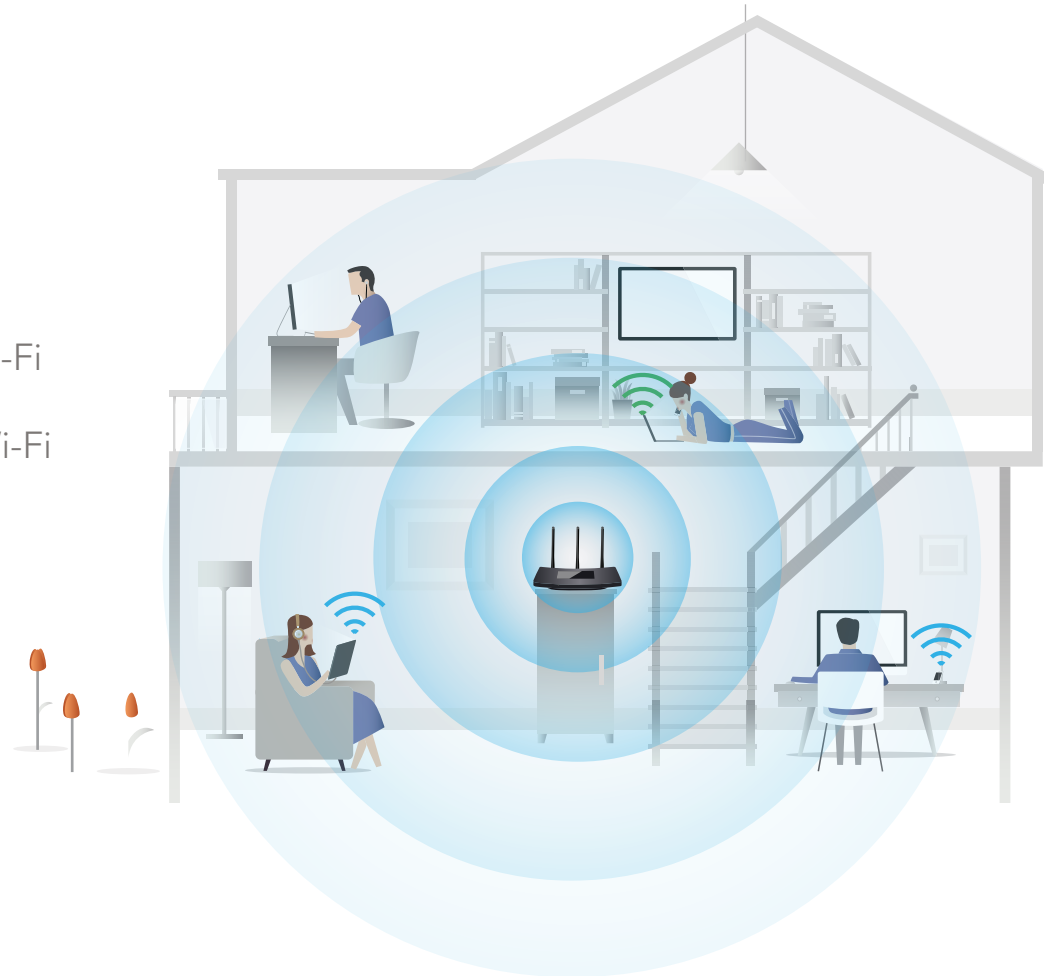

Enjoy a Powerful Home Network

Stream HD video and game online without lag using the Touch P5's lightning-fast Wi-Fi. Dual band antennas and high-powered amplifiers boost the router's coverage and ensure strong, stable connections with devices.

- 5GHz 1300Mbps Wi-Fi
- 2.4GHz 600Mbps Wi-Fi

Beamforming Technology For Laser-Focused Wi-Fi