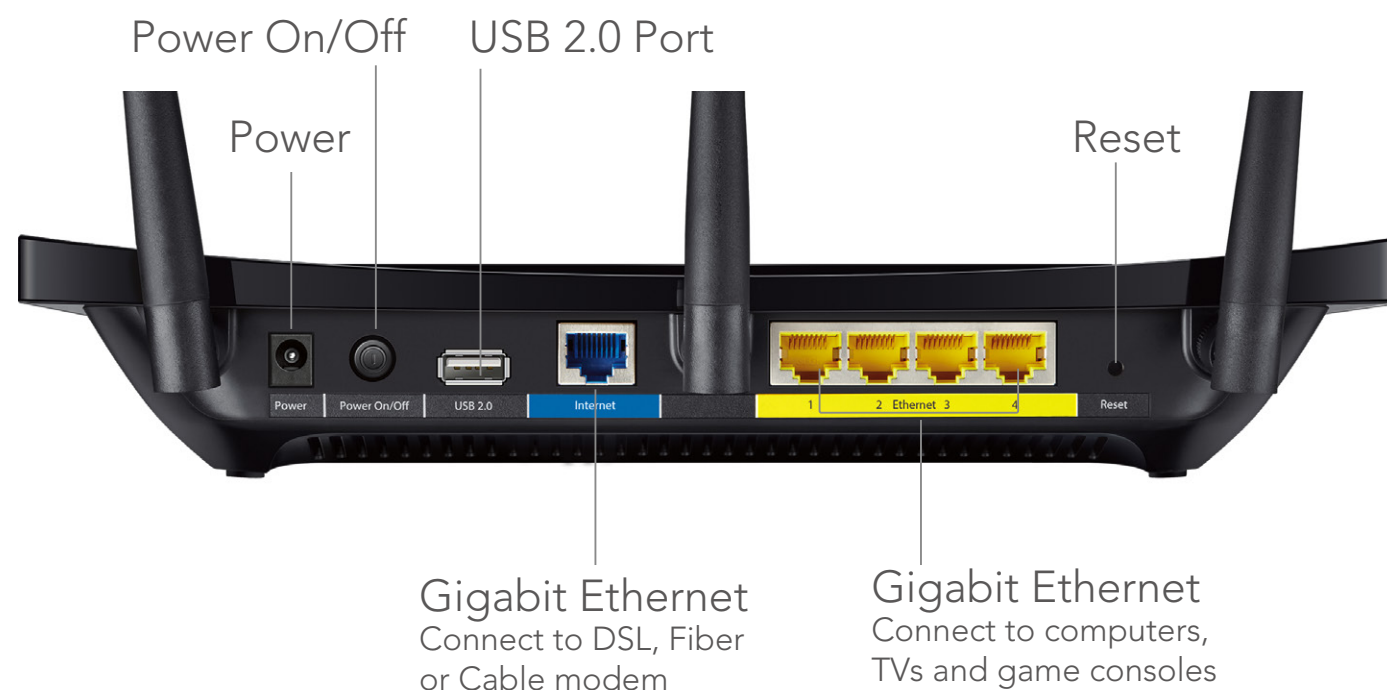

- 5GHz 1300Mbps Wi-Fi
- 2.4GHz 600Mbps Wi-Fi

Beamforming Technology For Laser-Focused Wi-Fi

Touch P5

Beamforming

Other AC1900 Router

User-Friendly Touchscreen

Guest Network

Provides visitors with password-protected Wi-Fi access separate from your main network.

Effortless Touch Experience

Personalize your network's settings easily with a responsive touchscreen and intuitive menu.

Quick Setup

Installs easily with just a few taps, no separate devices required.

Specifications

Hardware

- **Ethernet Ports:** 4 10/100/1000Mbps LAN Ports & 1 10/100/1000Mbps WAN Port
- **USB Port:** 1 USB 3.0 Port + 1 USB 2.0 Port
- **Button:** Reset Button, Power On/Off Button
- **External Power Supply:** 12V/3.3A
- **Dimensions (W x D x H):** 11.2 x 6.2 x 2.1 in. (284 x 157 x 52 mm)
- **Antenna:** 3 Dual Band Detachable Antennas
- **Touch Screen:** Screen Type: Capacitive
Screen Size: 4.3 inch
Screen Resolution: 128 ppi