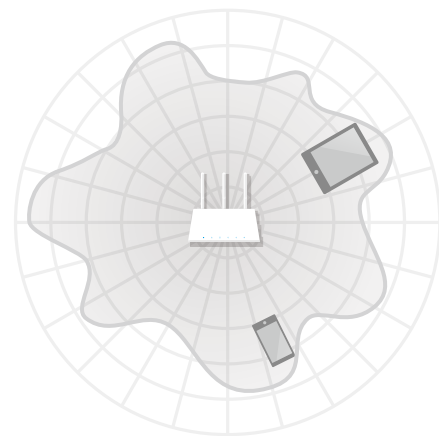

- 5GHz 1300Mbps Wi-Fi
- 2.4GHz 600Mbps Wi-Fi

Beamforming Technology For Laser-Focused Wi-Fi

Touch P5

Beamforming

Other AC1900 Router

User-Friendly Touchscreen

Guest Network

Provides visitors with password-protected Wi-Fi access separate from your main network.

Hardware

- **Ethernet Ports:** 4 10/100/1000Mbps LAN Ports & 1 10/100/1000Mbps WAN Port
- **USB Port:** 1 USB 3.0 Port + 1 USB 2.0 Port
- **Button:** Reset Button, Power On/Off Button
- **External Power Supply:** 12V/3.3A
- **Dimensions (W x D x H):** 11.2 x 6.2 x 2.1 in. (284 x 157 x 52 mm)
- **Antenna:** 3 Dual Band Detachable Antennas
- **Touch Screen:** Screen Type: Capacitive
Screen Size: 4.3 inch
Screen Resolution: 128 ppi